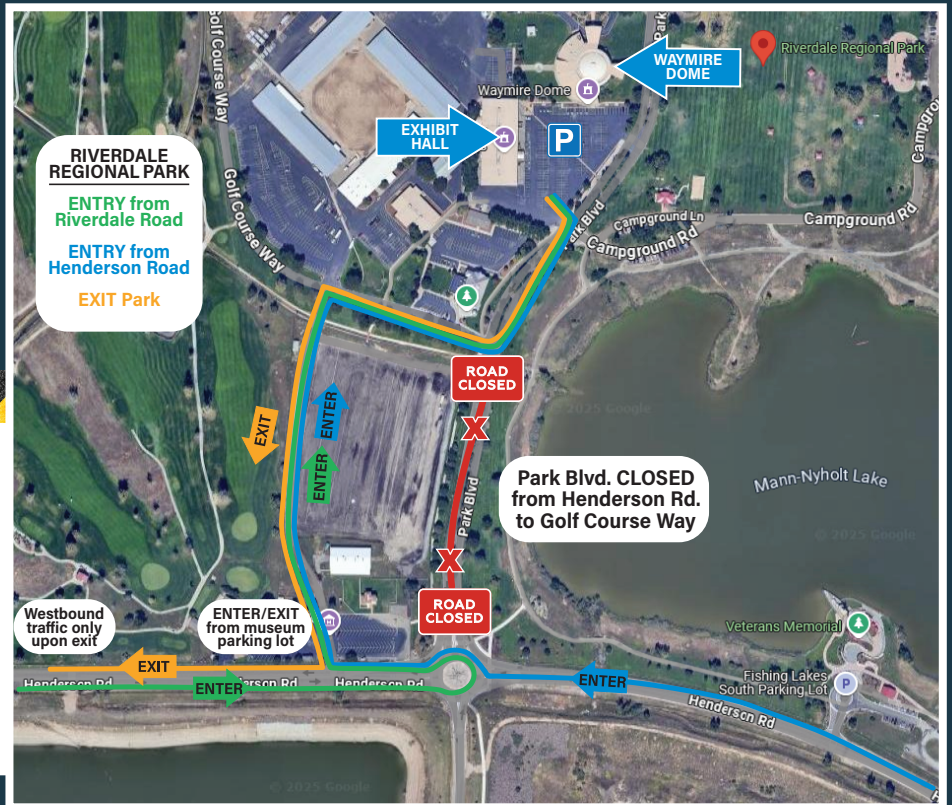

ANNUAL MEETING & DIRECTOR ELECTION

APRIL 16, 2025

PARK BLVD. ENTRANCE CLOSED

- ENTER AT HISTORICAL MUSEUM PARKING LOT
- FOLLOW DETOUR TO WAYMIRE DOME PARKING

RIVERDALE REGIONAL PARK & FAIRGROUNDS
9755 Henderson Rd, Brighton, CO

PARKING & ARRIVAL

- PARKING AVAILABLE SOUTH OF WAYMIRE DOME
- OVERFLOW PARKING NORTH OF WAYMIRE DOME
- ENTER AT EXHIBIT HALL FOR REGISTRATION & DINNER